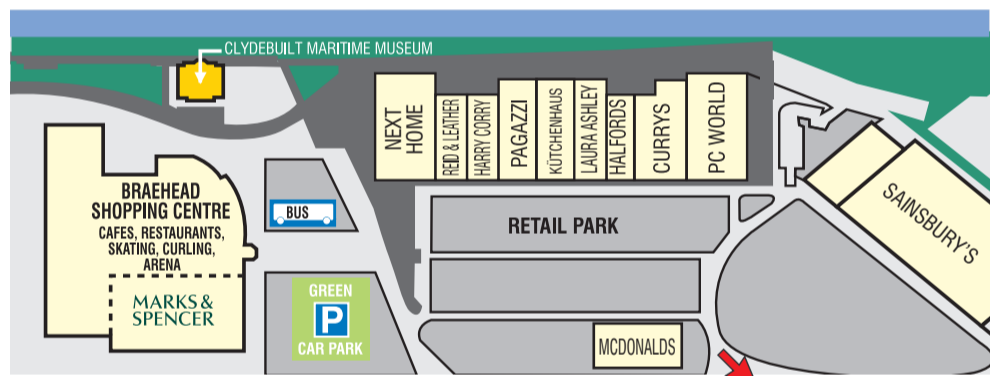

# Upper level

- ➔ ENTRANCES
- 🚶 ESCALATORS
- 🚪 LIFTS
- 7 TICKET OFFICE
- 🍴 FOOD COURT
- ♂♀ MALE/FEMALE TOILETS
- ♿ DISABLED TOILETS
- 🍼 BABY CHANGING
- £ CASH MACHINES
- i CUSTOMER SERVICE DESK
- CO CURLING OFFICE
- ☎ PUBLIC TELEPHONE
- ▲ WHAT'S ON BOARDS

# Retail Park

(situated alongside Braehead, next to Marks & Spencer)

TO IKEA

## BOARDWALK / RIVER FRONT

# Lower level

TO XScape

TRAVEL INFORMATION OFFICE  
BUS STATION

RETAIL PARK