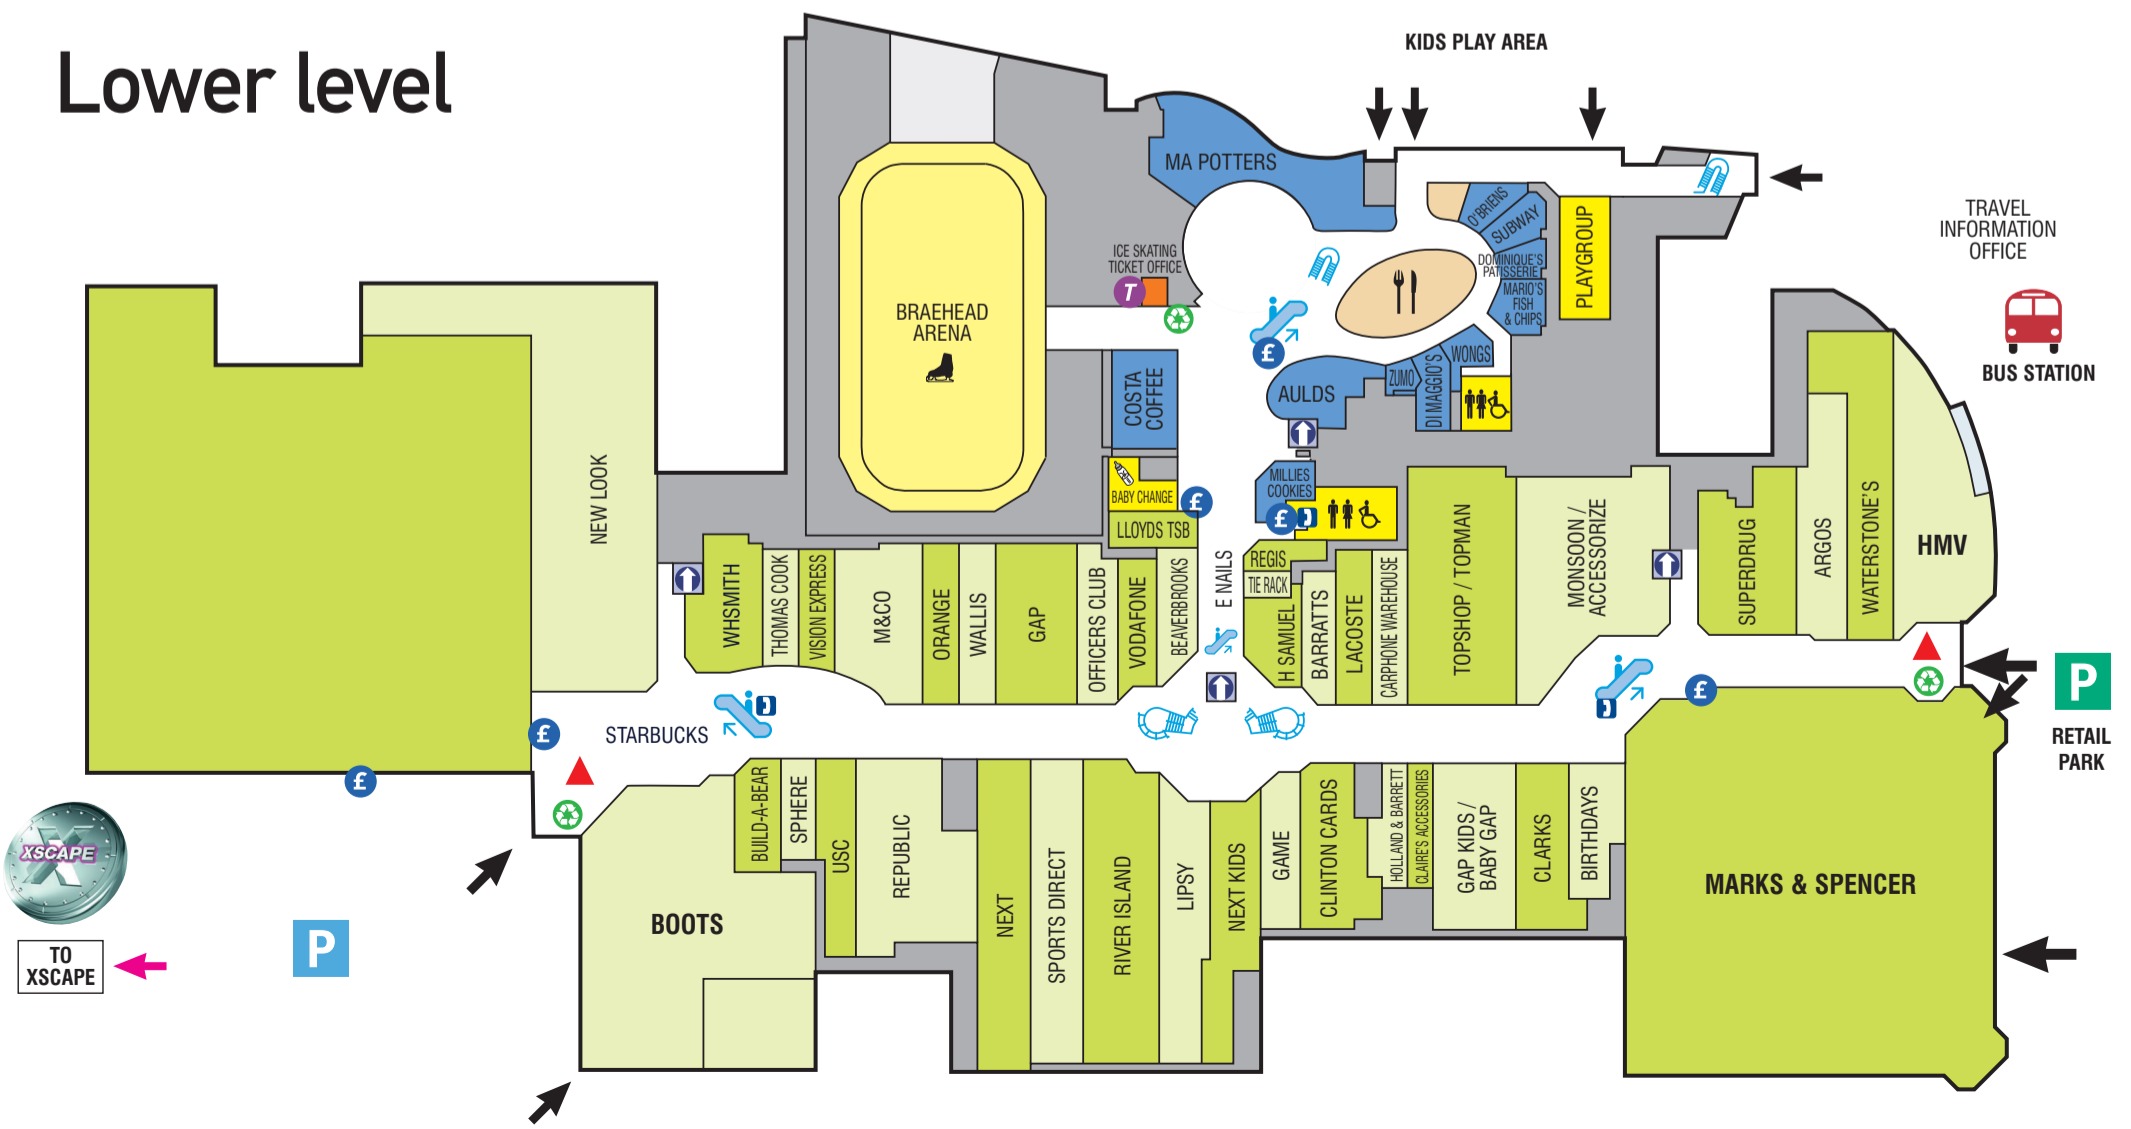

# Upper level

- ➔ ENTRANCES
- 🚶 ESCALATORS
- 🚪 LIFTS
- 7 TICKET OFFICE
- 🍴 FOOD COURT
- ♂♀ MALE/FEMALE TOILETS
- ♿ DISABLED TOILETS
- 🍼 BABY CHANGING
- £ CASH MACHINES
- i CUSTOMER SERVICE DESK
- CO CURLING OFFICE
- ☎ PUBLIC TELEPHONE
- ▲ WHAT'S ON BOARDS

# Retail Park

(situated alongside Braehead, next to Marks & Spencer)

TO IKEA

## BOARDWALK / RIVER FRONT

# Lower level

TO XScape

TRAVEL INFORMATION OFFICE  
BUS STATION

RETAIL PARK