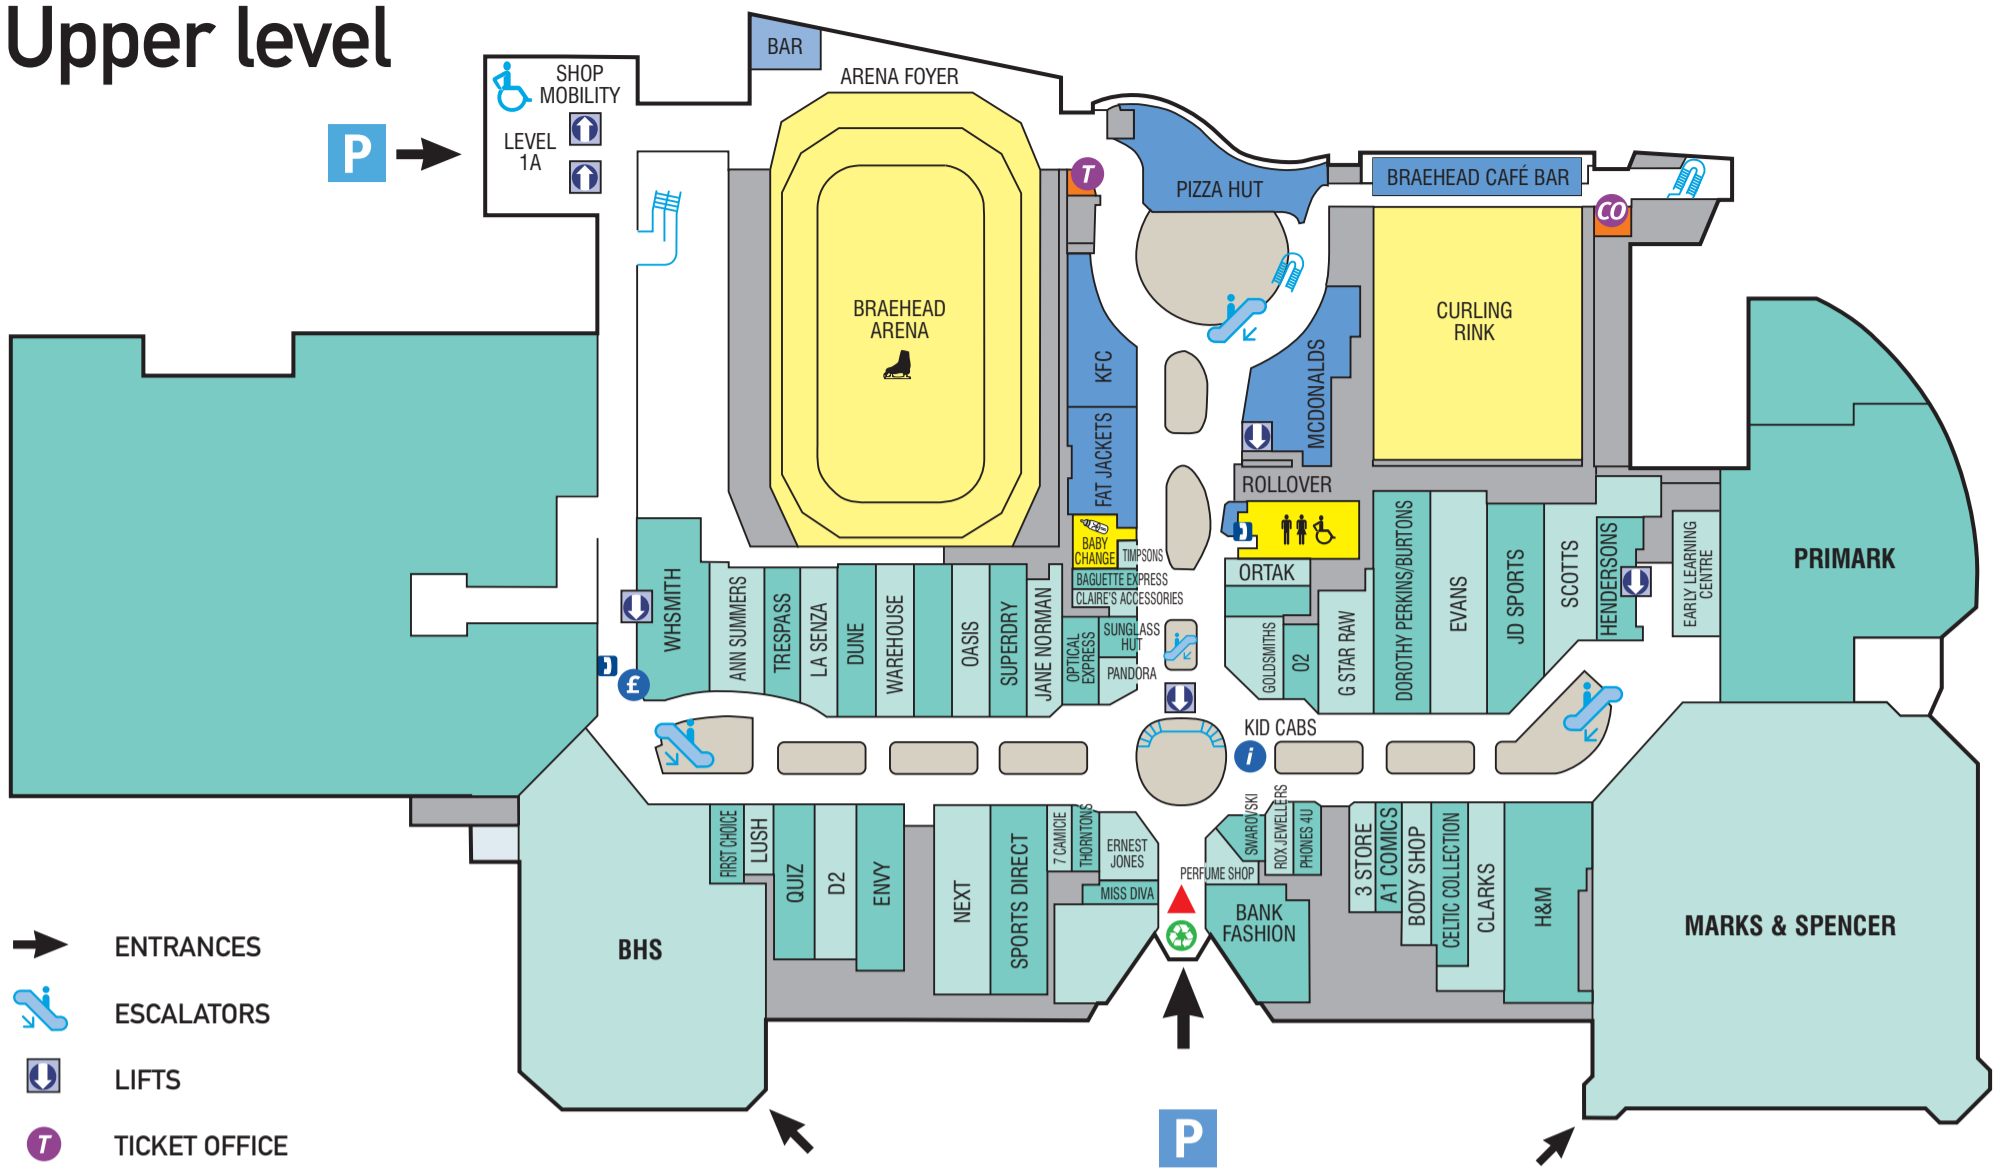

# Upper level

- ➔ ENTRANCES
- 🚶 ESCALATORS
- 🚪 LIFTS
- 7 TICKET OFFICE
- 🍴 FOOD COURT
- ♂♀ MALE/FEMALE TOILETS
- ♿ DISABLED TOILETS
- 🍼 BABY CHANGING
- £ CASH MACHINES
- i CUSTOMER SERVICE DESK
- CO CURLING OFFICE
- ☎ PUBLIC TELEPHONE
- ▲ WHAT'S ON BOARDS

# Retail Park

(situated alongside Braehead, next to Marks & Spencer)

TO IKEA

## BOARDWALK / RIVER FRONT

# Lower level

TO XScape

TRAVEL INFORMATION OFFICE  
BUS STATION

RETAIL PARK